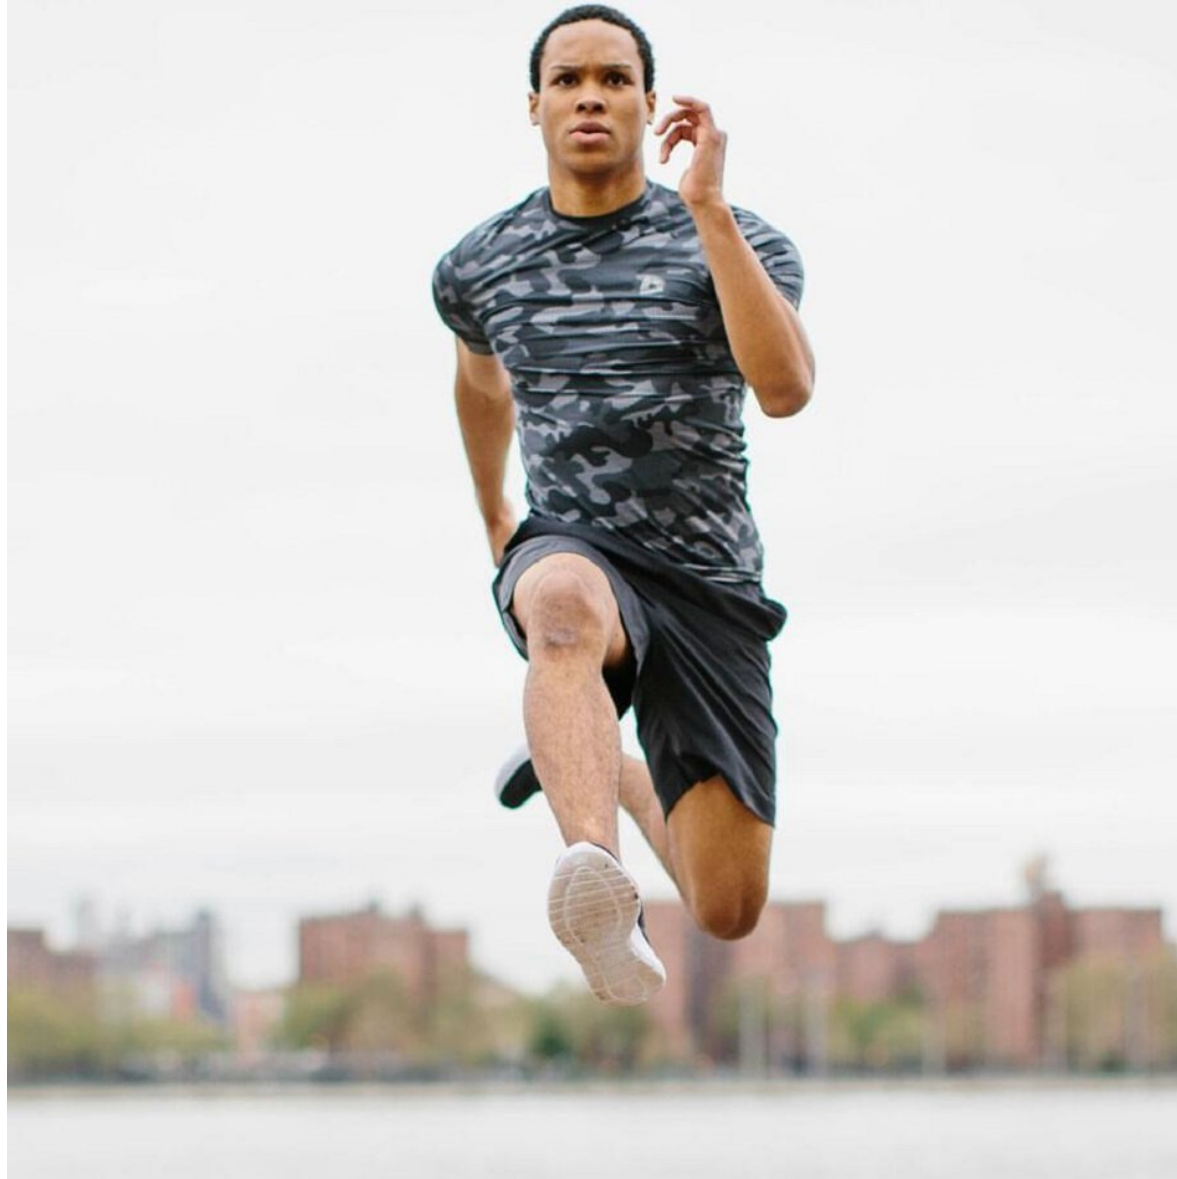

ABBEYLYNN

MODELS

RAYMARTELL MOORE

Height 180cm/5'11"   Waist 84cm/33"   Inseam 76cm/30"   Collar 39cm/15.5"   Sleeve 86cm/34"   Suit 101cm/40"/50   Suit Length R   Shoe 44.5 EU/10.5 US/10 UK   Hair Black   Eyes Brown