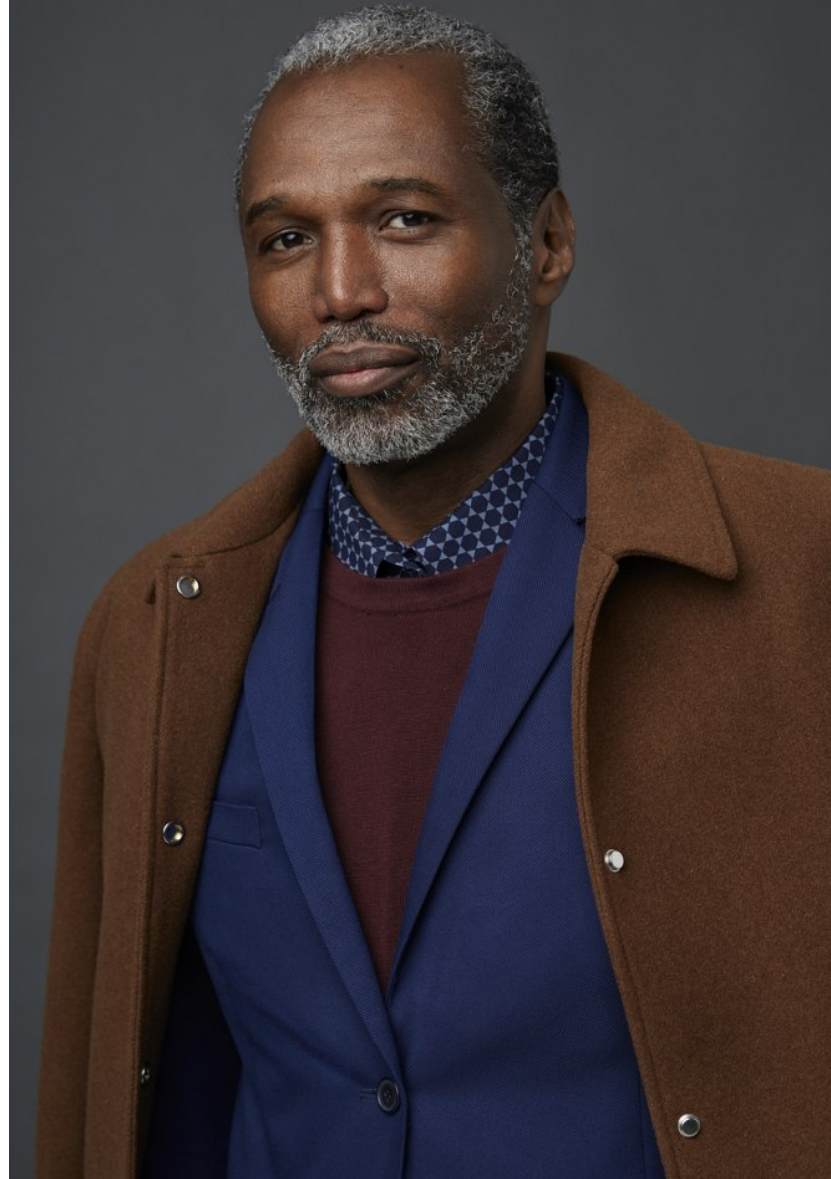

ABBEYLYNN

MODELS

STEVE B. WALTERS

Height 183cm/6'0" Waist 84cm/33" Inseam 81cm/32" Collar 42cm/16.5" Sleeve 86cm/34" Suit 101cm/40"/50 Suit Length L Shoe 46.5 EU/12 US/11.5 UK Hair Salt and Pepper
Eyes Brown