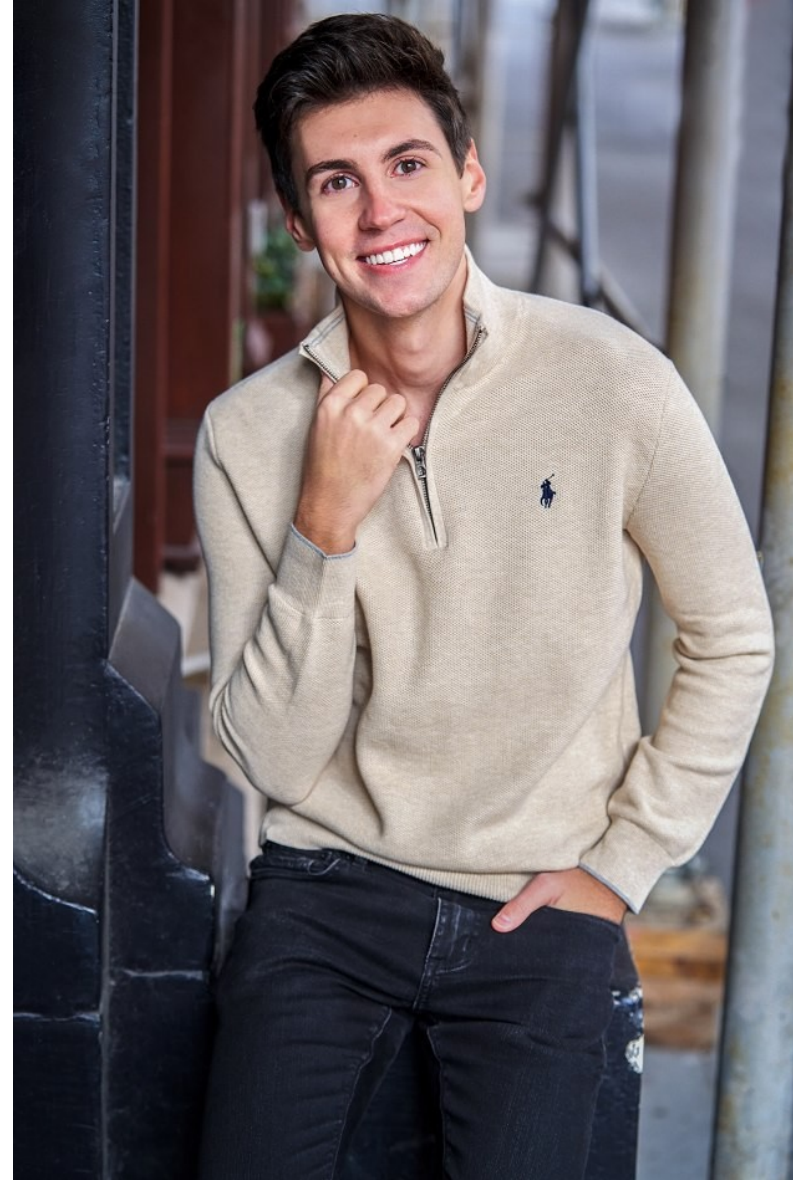

# ABBEYLYNN

MODELS

BRENDAN SOLOVEY

Height 183cm/6'0"    Waist 76cm/30"    Inseam 79cm/31"    Collar 41cm/16"    Sleeve 81cm/32"    Suit 91cm/36"/46    Suit Length R    Shoe 44.5 EU/10.5 US/10 UK    Hair Brown    Eyes Brown

# ABBEYLYNN

MODELS

BRENDAN SOLOVEY

Height 183cm/6'0"    Waist 76cm/30"    Inseam 79cm/31"    Collar 41cm/16"    Sleeve 81cm/32"    Suit 91cm/36"/46"    Suit Length R    Shoe 44.5 EU/10.5 US/10 UK    Hair Brown    Eyes Brown