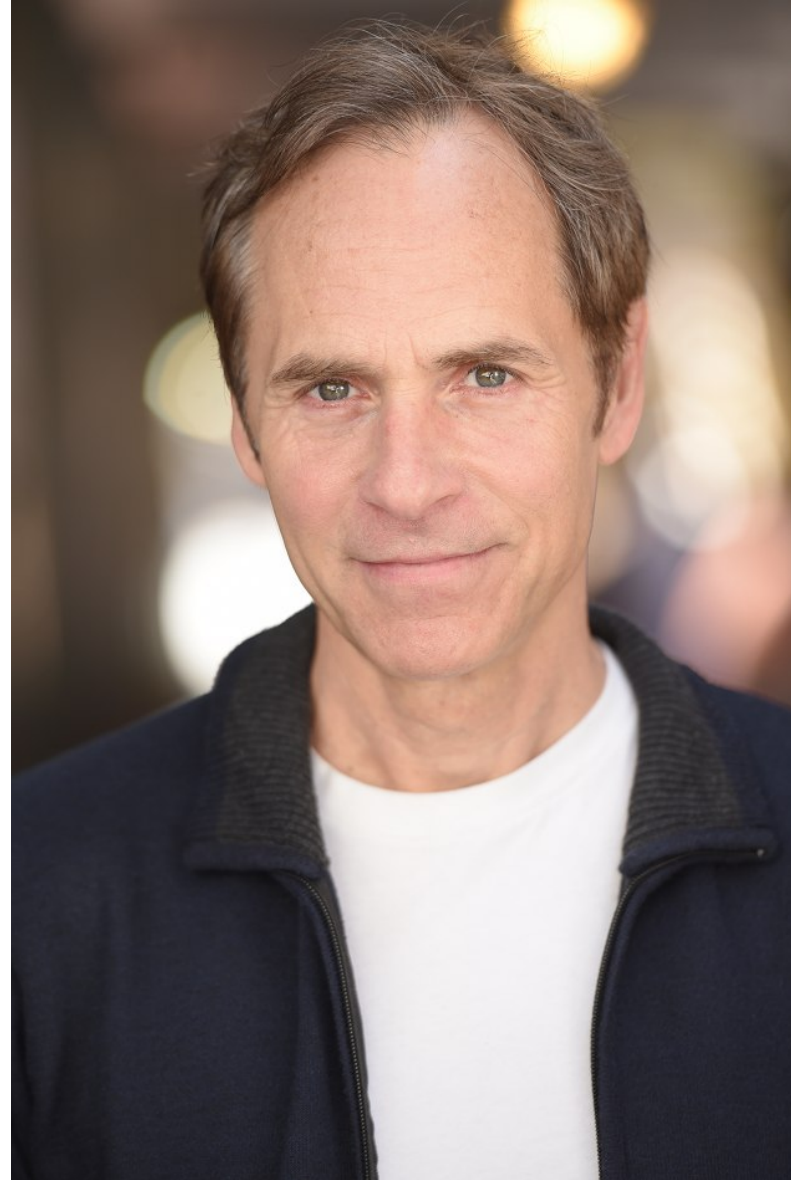

ABBEYLYNN

MODELS

RANDALL KLITZ

Height 180cm/5'11" Waist 79cm/31" Inseam 81cm/32" Collar 37cm/14.5" Sleeve 84cm/33" Suit 104cm/41"/51" Suit Length R Shoe 44 EU/10 US/9.5 UK Hair Brown Eyes Hazel

ABBEYLYNN

MODELS

RANDALL KLITZ

Height 180cm/5'11" Waist 79cm/31" Inseam 81cm/32" Collar 37cm/14.5" Sleeve 84cm/33" Suit 104cm/41"/51 Suit Length R Shoe 44 EU/10 US/9.5 UK Hair Brown Eyes Hazel

ABBEYLYNN

MODELS

RANDALL KLITZ