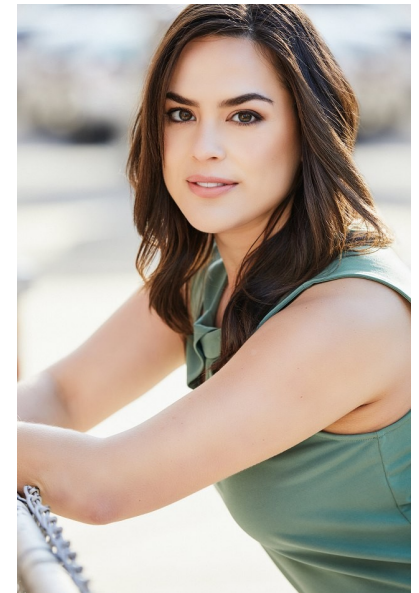

CAT CAPECE

Height 160cm/5'3" Bust 92cm/36" B Waist 76cm/30" Hips 96cm/38"
Dress 36-38 EU/6-8 US/8-10 UK Shoe 39 EU/8 US/6 UK Top M Hair Brown
Eyes Hazel

ABBEYLYNN MODELS

55 Washington St. Suite 730 | Brooklyn, NY 11201
Tel: 212-792-2977 | Email: agency@abbeylynnmodels.com