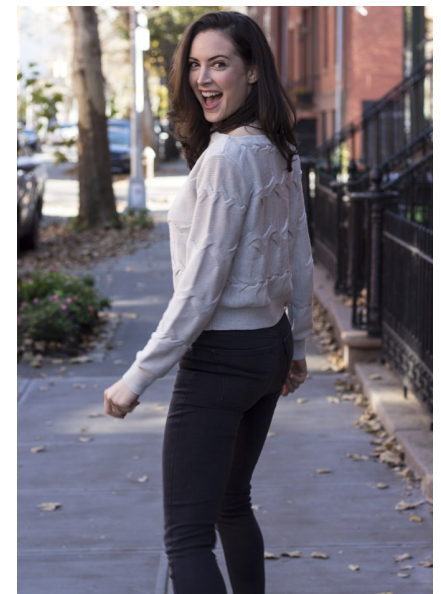

KATIE WIELAND

Height 173cm/5'8" Bust 81cm/32" B Waist 66cm/26" Hips 91cm/36"
Dress 32 EU/2 US/4 UK Shoe 39 EU/8 US/6 UK Hair Dark Brown
Eyes Green

ABBEYLYNN
MODELS

55 Washington St. Suite 730 | Brooklyn, NY 11201
Tel: 212-792-2977 | Email: agency@abbeylynnmodels.com