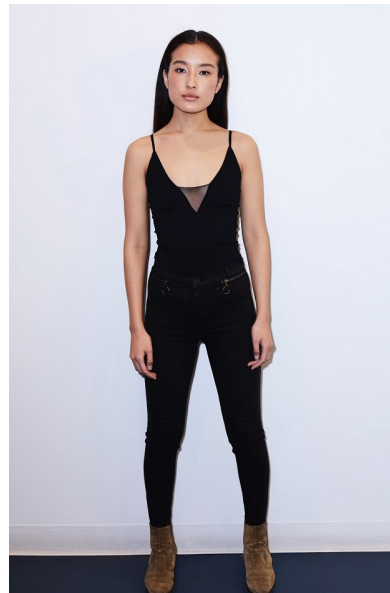

TENZING KALDEN

Height 168cm/5'6" Bust 81cm/32" A Waist 59cm/23" Hips 84cm/33"  
Dress 30-32 EU/0-2 US/2-4 UK Shoe 38.5 EU/7.5 US/5.5 UK Hair Brown  
Eyes Brown

ABBEYLYNN  
MODELS

55 Washington St. Suite 730 | Brooklyn, NY 11201  
Tel: 212-792-2977 | Email: [agency@abbeylynnmodels.com](mailto:agency@abbeylynnmodels.com)