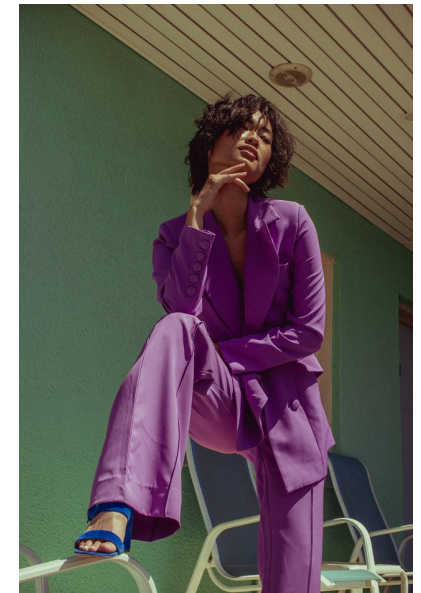

LOK CHU

Height 165cm/5'5" Bust 86cm/34" A Waist 63cm/25" Hips 89cm/35"
Dress 30 EU/0 US/2 UK Shoe 38.5 EU/7.5 US/5.5 UK Hair Black Eyes Black

ABBEYLYNN

MODELS

55 Washington St. Suite 730 | Brooklyn, NY 11201
Tel: 212-792-2977 | Email: agency@abbeylynnmodels.com