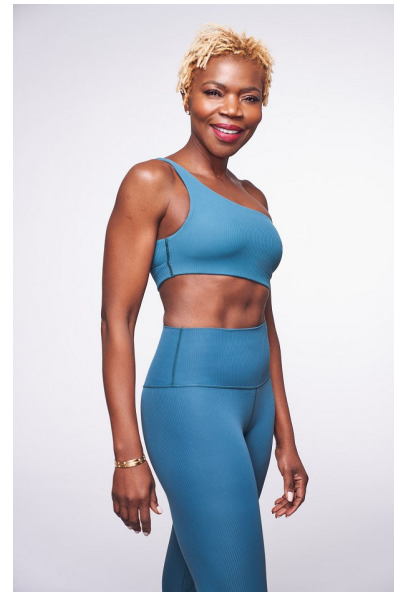

PATIENCE ELLIOT

Height 178cm/5'10" Bust 81cm/32" C Waist 79cm/31" Hips 99cm/39"
Dress 34 EU/4 US/6 UK Shoe 41 EU/10 US/7 UK Top S Hair Brown
Eyes Brown

ABBEYLYNN
MODELS

55 Washington St. Suite 730 | Brooklyn, NY 11201
Tel: 212-792-2977 | Email: agency@abbeylynnmodels.com