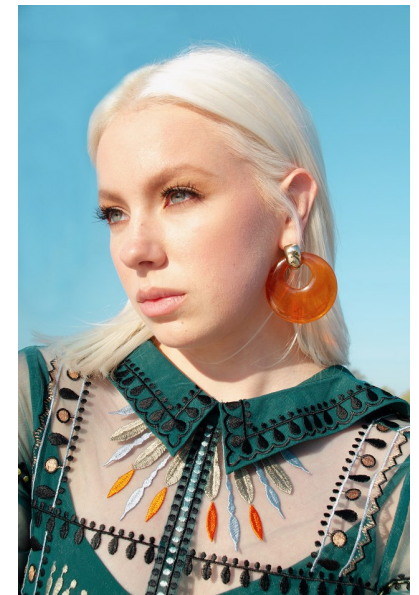

ALYSSA LABRIE

Height 168cm/5'6" Bust 86cm/34" B Waist 66cm/26" Hips 94cm/37"
Dress 34-36 EU/4-6 US/6-8 UK Shoe 39 EU/8 US/6 UK Top S Hair Platinum
Blond Eyes Green

ABBEYLYNN
MODELS

55 Washington St. Suite 730 | Brooklyn, NY 11201
Tel: 212-792-2977 | Email: agency@abbeylynnmodels.com