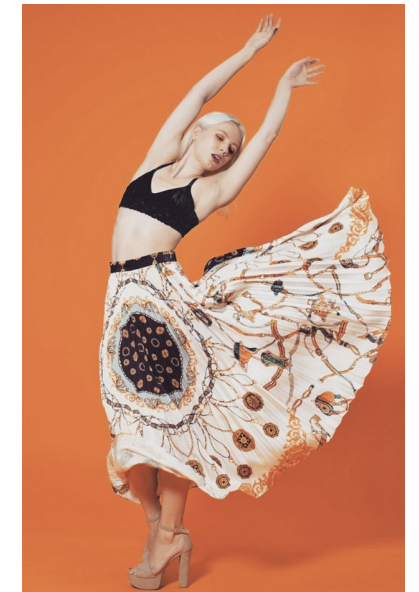

ALYSSA LABRIE

Height 168cm/5'6" Bust 86cm/34" B Waist 66cm/26" Hips 94cm/37"
Dress 34-36 EU/4-6 US/6-8 UK Shoe 39 EU/8 US/6 UK Top S Hair Platinum
Blond Eyes Green

ABBEYLYNN
MODELS

55 Washington St. Suite 730 | Brooklyn, NY 11201
Tel: 212-792-2977 | Email: agency@abbeylynnmodels.com