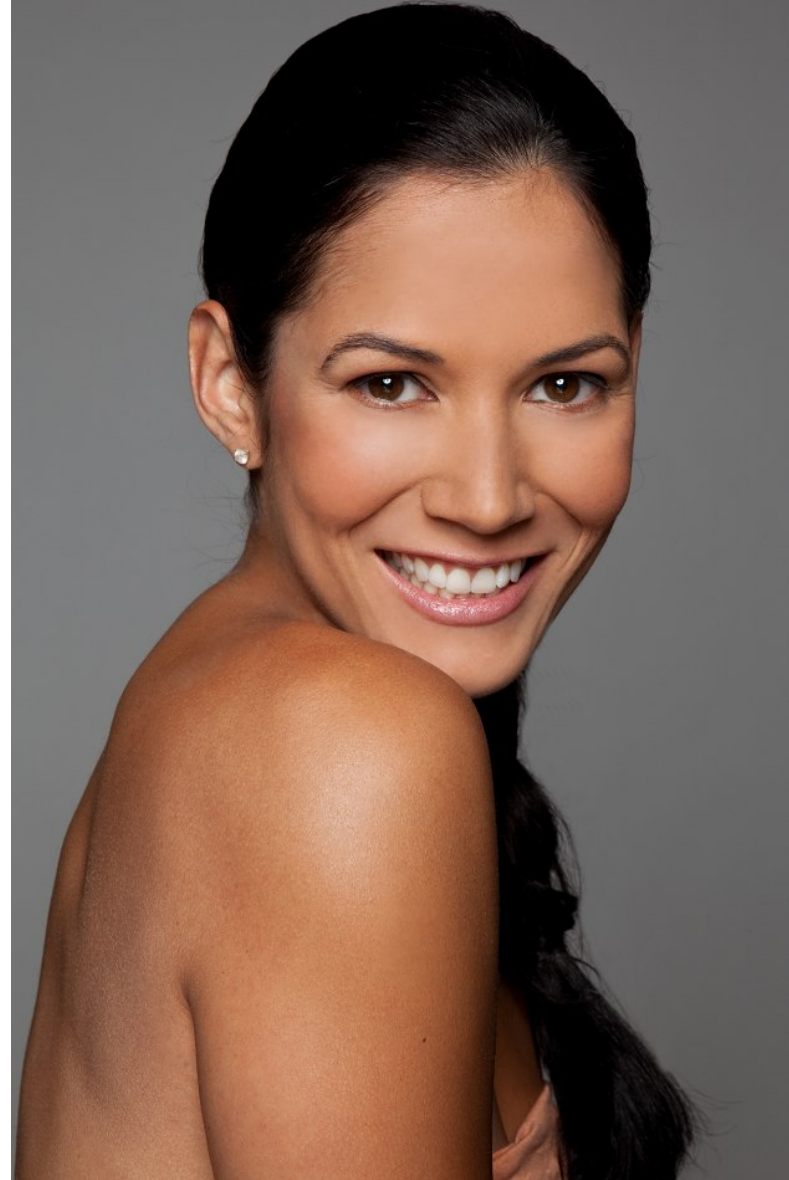

ABBEYLYNN

MODELS

SONJA RODRIGUEZ

Height 170cm/5'7" Bust 86cm/34" B Waist 69cm/27" Hips 91cm/36" Dress 34 EU/4 US/6 UK Shoe 39 EU/8 US/6 UK Hair Brown Eyes Brown