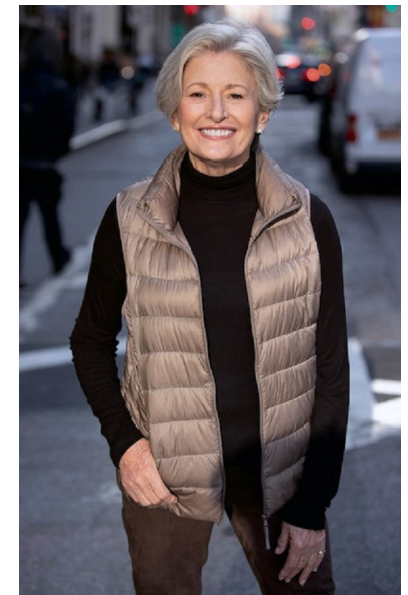

BETTY LEIGH

Height 173cm/5'8" Bust 91cm/36" B Waist 66cm/26" Hips 92cm/36"
Dress 38-40 EU/8-10 US/10-12 UK Shoe 40 EU/9 US/6.5 UK Hair Silver
Eyes Brown

ABBEYLYNN
MODELS

55 Washington St. Suite 730 | Brooklyn, NY 11201
Tel: 212-792-2977 | Email: agency@abbeylynnmodels.com