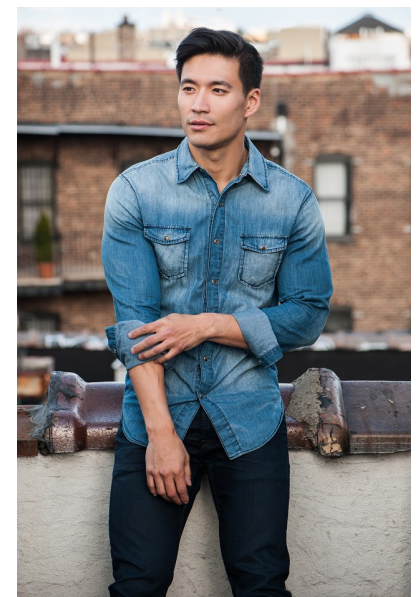

KEVIN KREIDER

Height 183cm/6'0" Waist 81cm/32" Inseam 81cm/32" Collar 42cm/16.5"
Sleeve 86cm/34" Suit 101cm/40"/50 Suit Length R Shoe 44.5 EU/10.5 US/10
UK Hair Black Eyes Black

ABBEYLYNN
MODELS

55 Washington St. Suite 730 | Brooklyn, NY 11201
Tel: 212-792-2977 | Email: agency@abbeylynnmodels.com