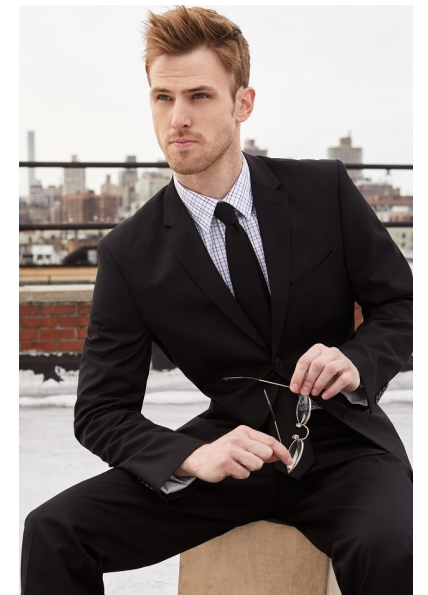

RYAN PHILLIPS

Height 185cm/6'1" Waist 76cm/30" Inseam 81cm/32" Collar 39cm/15.5"
Sleeve 86cm/34" Suit 102cm/40"/50 Suit Length R Shoe 46.5 EU/12 US/11.5
UK Hair Blonde Eyes Blue

ABBEYLYNN
MODELS

55 Washington St. Suite 730 | Brooklyn, NY 11201
Tel: 212-792-2977 | Email: agency@abbeylynnmodels.com