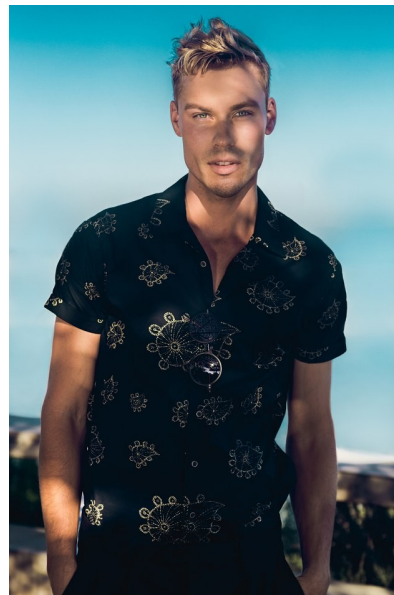

SEBASTIAN LYSEN

Height 191cm/6'3" Waist 81cm/32" Inseam 86cm/34" Collar 38cm/15"
Sleeve 86cm/34" Suit 97cm/38"/48 Suit Length L Shoe 45 EU/11 US/10.5
UK Hair Light Brown Eyes Green

ABBEYLYNN MODELS

55 Washington St. Suite 730 | Brooklyn, NY 11201
Tel: 212-792-2977 | Email: agency@abbeylynnmodels.com