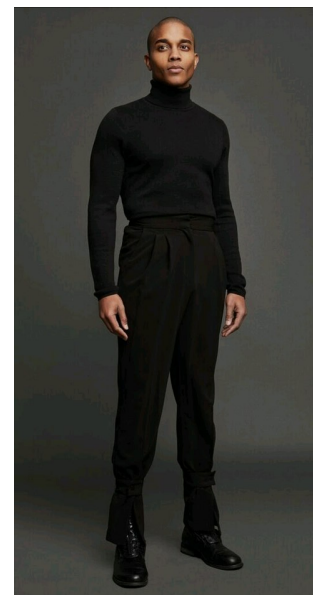

BENZ VEAL

Height 185cm/6'1"    Waist 79cm/31"    Inseam 84cm/33"    Collar 42cm/16.5"  
Sleeve 82cm/32.5"    Suit 101cm/40"/50    Suit Length R    Shoe 43.5 EU/10  
US/9.5 UK    Hair Brown    Eyes Brown