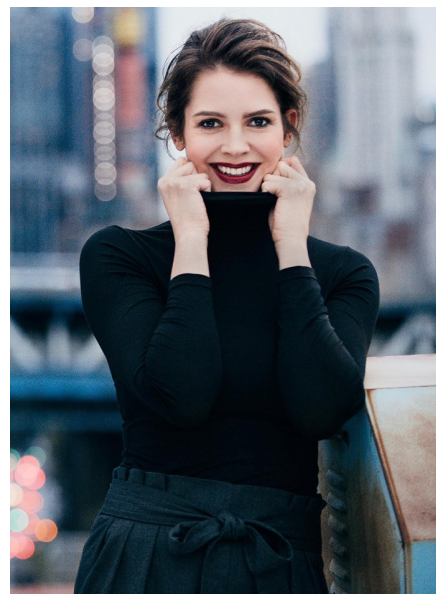

JULIANA

Height 178cm/5'10" Bust 86cm/34" C Waist 69cm/27" Hips 91cm/36"
Dress 34-36 EU/4-6 US/6-8 UK Shoe 40.5 EU/9.5 US/7 UK Hair Brown
Eyes Brown

ABBEYLYNN
MODELS

55 Washington St. Suite 730 | Brooklyn, NY 11201
Tel: 212-792-2977 | Email: agency@abbeylynnmodels.com