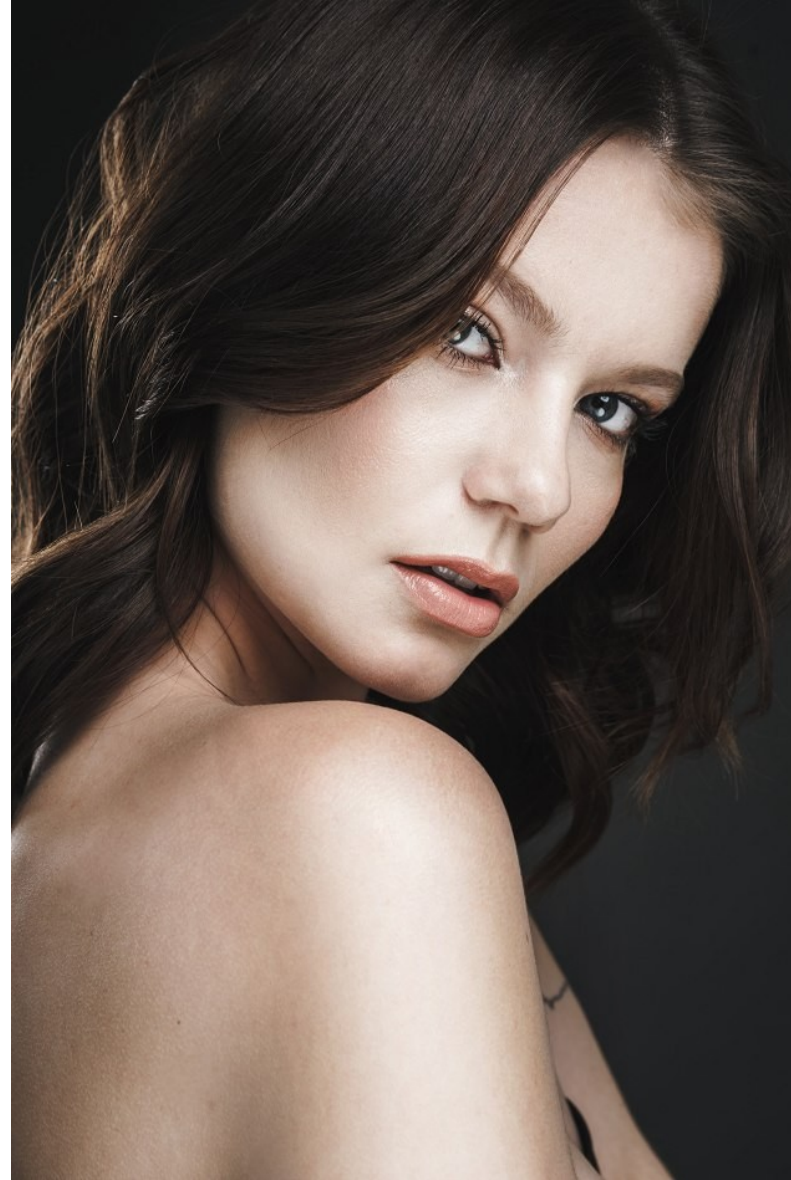

ABBEYLYNN

MODELS

GAELE

Height 178cm/5'10" Bust 86cm/34" B Waist 66cm/26" Hips 94cm/37" Dress 34-36 EU/4-6 US/6-8 UK Shoe 39 EU/8 US/6 UK Hair Brown Eyes Blue

ABBEYLYNN

MODELS

GAELE

Height 178cm/5'10" Bust 86cm/34" B Waist 66cm/26" Hips 94cm/37" Dress 34-36 EU/4-6 US/6-8 UK Shoe 39 EU/8 US/6 UK Hair Brown Eyes Blue

ABBEYLYNN

MODELS

GAELE

Height 178cm/5'10" Bust 86cm/34" B Waist 66cm/26" Hips 94cm/37" Dress 34-36 EU/4-6 US/6-8 UK Shoe 39 EU/8 US/6 UK Hair Brown Eyes Blue