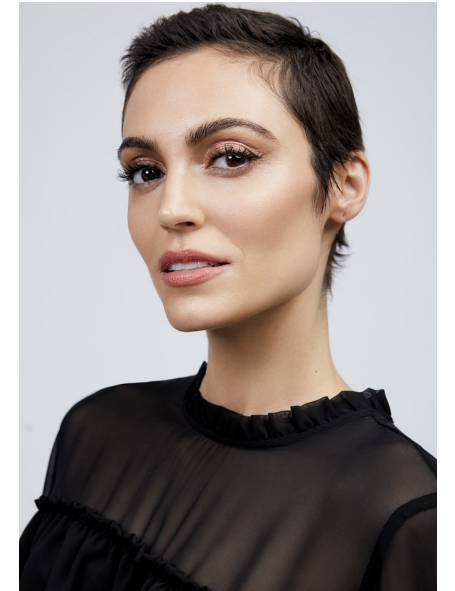

ALISSA JO

Height 165cm/5'5" Bust 86cm/34" B Waist 61cm/24" Hips 86cm/34"
Dress 30-32 EU/0-2 US/2-4 UK Shoe 38 EU/7 US/5 UK Hair Light Brown
Eyes Brown

ABBEYLYNN
MODELS

55 Washington St. Suite 730 | Brooklyn, NY 11201
Tel: 212-792-2977 | Email: agency@abbeylynnmodels.com