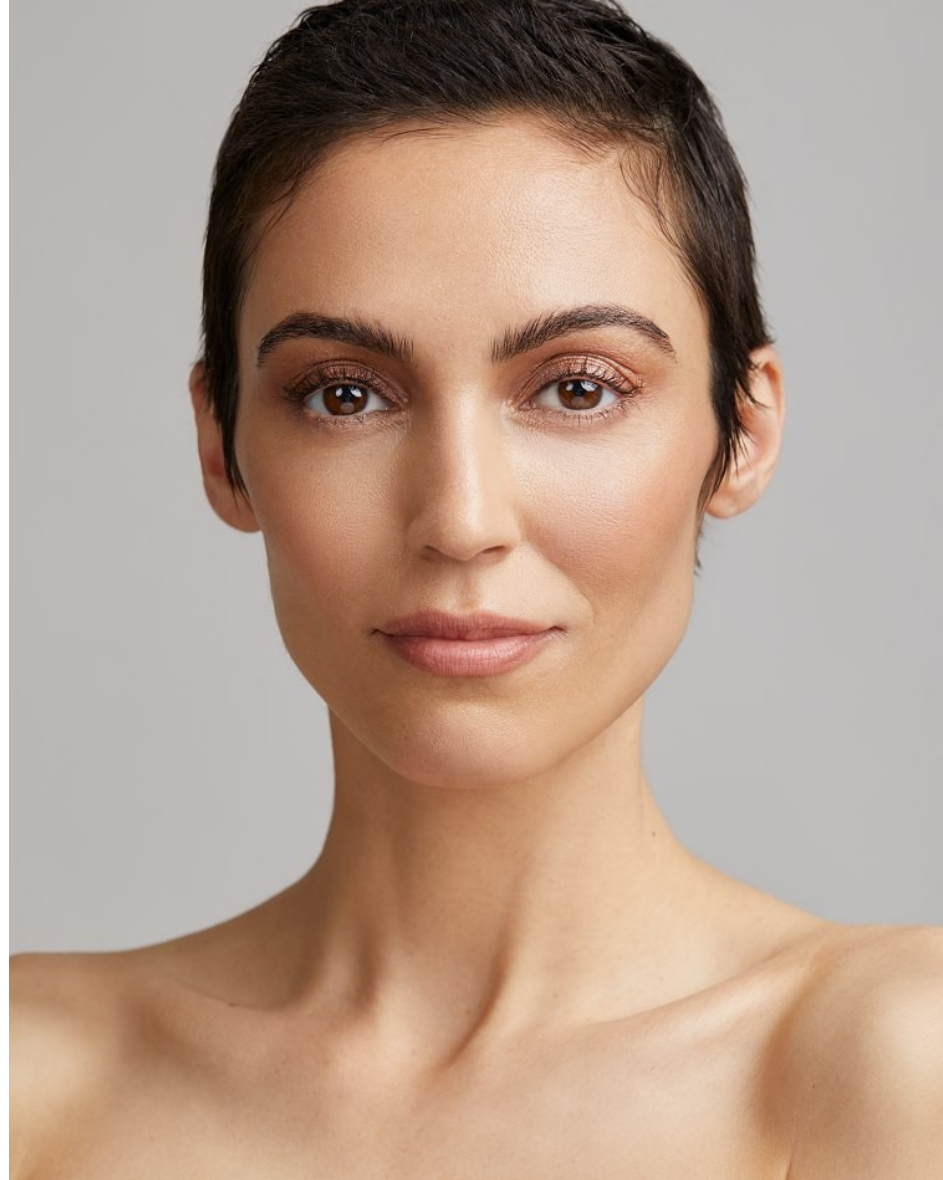

ABBEYLYNN
MODELS

ALISSA JO

Height 165cm/5'5" Bust 86cm/34" B Waist 61cm/24" Hips 86cm/34" Dress 30-32 EU/0-2 US/2-4 UK Shoe 38 EU/7 US/5 UK Hair Light Brown Eyes Brown

ABBEYLYNN

MODELS

ALISSA JO

Height 165cm/5'5" Bust 86cm/34" B Waist 61cm/24" Hips 86cm/34" Dress 30-32 EU/0-2 US/2-4 UK Shoe 38 EU/7 US/5 UK Hair Light Brown Eyes Brown

ABBEYLYNN

MODELS

ALISSA JO

Height 165cm/5'5" Bust 86cm/34" B Waist 61cm/24" Hips 86cm/34" Dress 30-32 EU/0-2 US/2-4 UK Shoe 38 EU/7 US/5 UK Hair Light Brown Eyes Brown