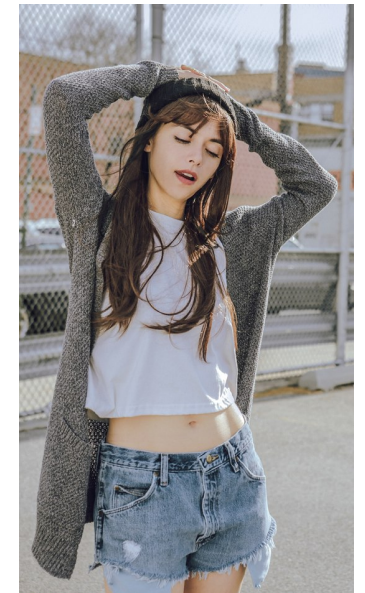

MITZI

Height 170cm/5'7" Bust 81cm/32" B Waist 63cm/25" Hips 89cm/35"
Dress 32-34 EU/2-4 US/4-6 UK Shoe 38.5 EU/7.5 US/5.5 UK Hair Dark Brown
Eyes Brown

ABBEYLYNN

MODELS

55 Washington St. Suite 730 | Brooklyn, NY 11201
Tel: 212-792-2977 | Email: agency@abbeylynnmodels.com